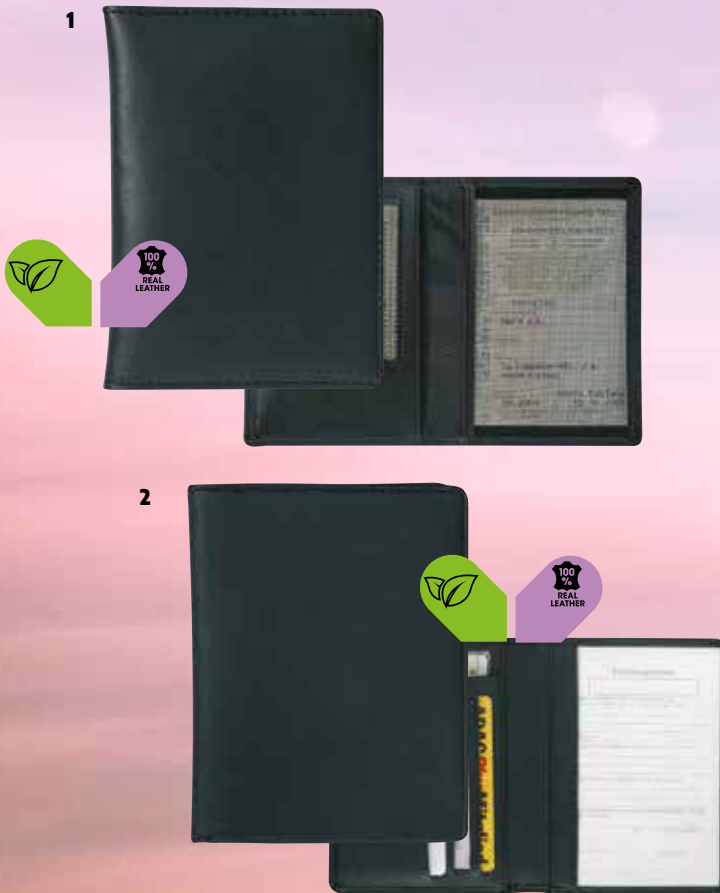

IMPORTANT FOR MOBILITY

Material-Guide.

Cowhide

High quality, fine leather with a relatively smooth surface, strong to the touch and very hard-wearing.

PU

Durable, elegant material with excellent look and feel. Ideally suited for brand laser engraving or relief embossing.

Chequer Class

Durable synthetic material with visually valuable cross-stitching.

Cork

The recyclable natural material cork is washable, fireproof, robust, hard-wearing and at the same time pleasantly soft. Ideal for brand laser engraving.

Label-Soft microfibre

Velvety microfibre fabric made of synthetic material, exceptionally soft and shape-retaining.

Goatskin

Very smooth and soft leather (chrome-6 free), very tear-resistant and hard-wearing

Leather fibre

Genuine leather fibres that are felted by additives and produce a material with leather-like properties. Robust and noble at an enormously favourable price/performance ratio

RPET

Prestigious textile blend made of polyester in a trendy metropolitan look.

Filz

Stretchable and durable material made of disordered fibres, which is moisture repellent and flame retardant.

Nylon

Hard-wearing nylon with excellent strength and toughness.

1 thanxx® „TopClassNet“

DE Ausweistasche aus Rindleder mit Teilabdeckung zum Verstecken der Adresse auf dem KFZ-Schein. **EN** Identification bag made of cowhide with address hiding place.

Info Folded PU / 500.
Inclusive 2 mesh pockets
Material Leather
Size (mm) 92x126
Print T2 60x40 / PB10 60x30

256-88.001 black

100	200	300	500	1000 *
4,40	4,30	4,20	4,08	3,98

2 CreativDesign® „TopClass“

DE Edle Ausweistasche aus feinem Rindleder. **EN** Noble passport bag made of fine cowhide leather.

Info Folded PU / 500.
Inclusive 2 ID & 3 card slots
Material Leather
Size (mm) 95x125
Print T2 60x50 / PB9 60x50

262-88.001 black

100	200	300	500	1000 *
7,38	7,28	7,18	7,10	6,98